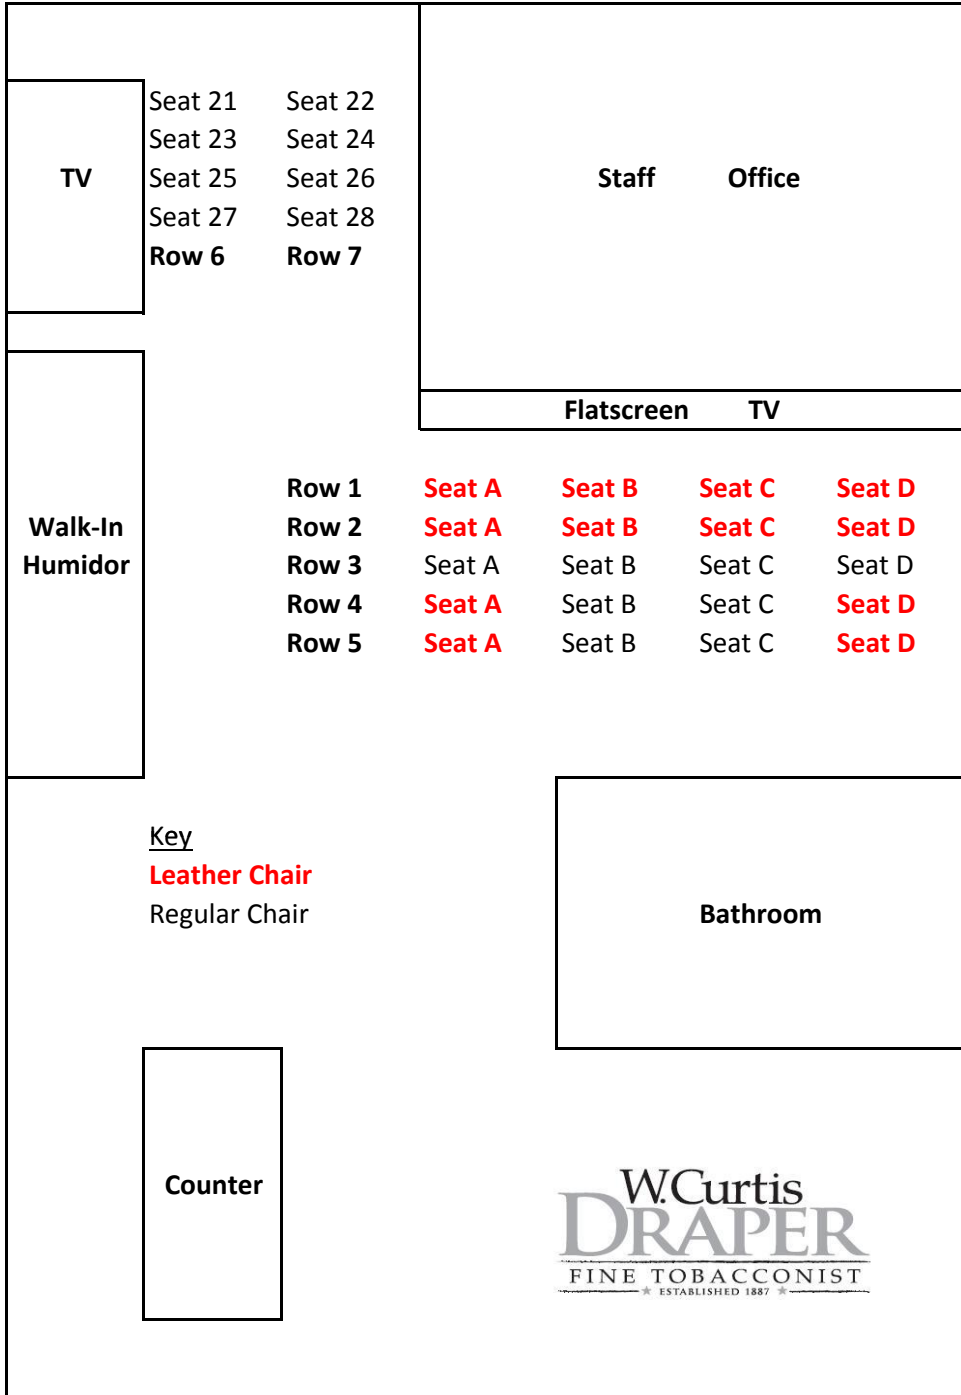

**Drapers Bethesda Super Bowl XLVI Bash**  
Seating Chart

**W. Curtis Draper Tobacconist Bethesda**  
4916 Del Ray Avenue, Bethesda, Maryland  
(301) 907-7990 [www.wcurtisdraper.com](http://www.wcurtisdraper.com)

**Seating Capacity: 28**